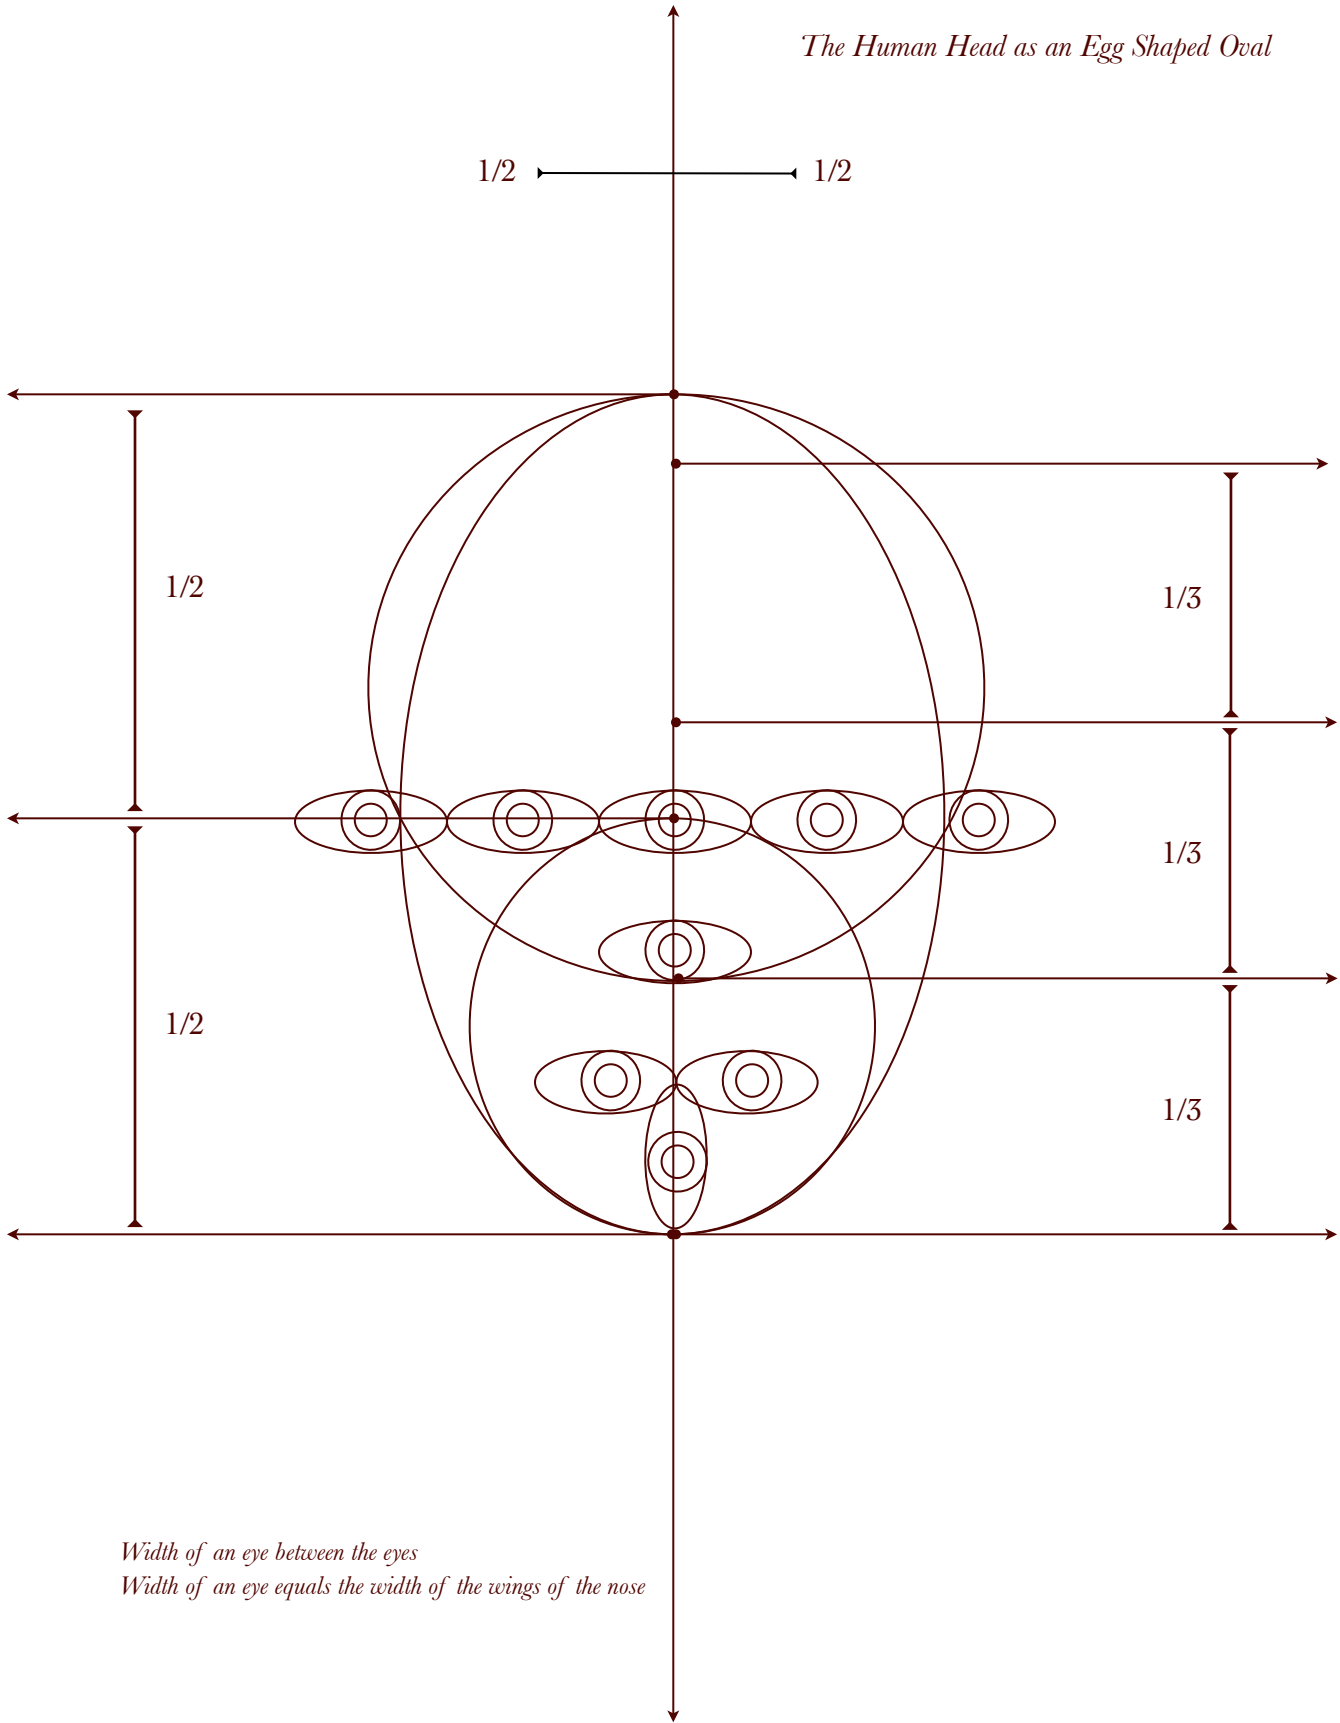

*The Human Head as an Egg Shaped Oval*

*Width of an eye between the eyes  
Width of an eye equals the width of the wings of the nose*

Idealized Proportion of the Human Head

**Humanis Anatomicae**

© Copyright 2008 by Michael M. Hensley